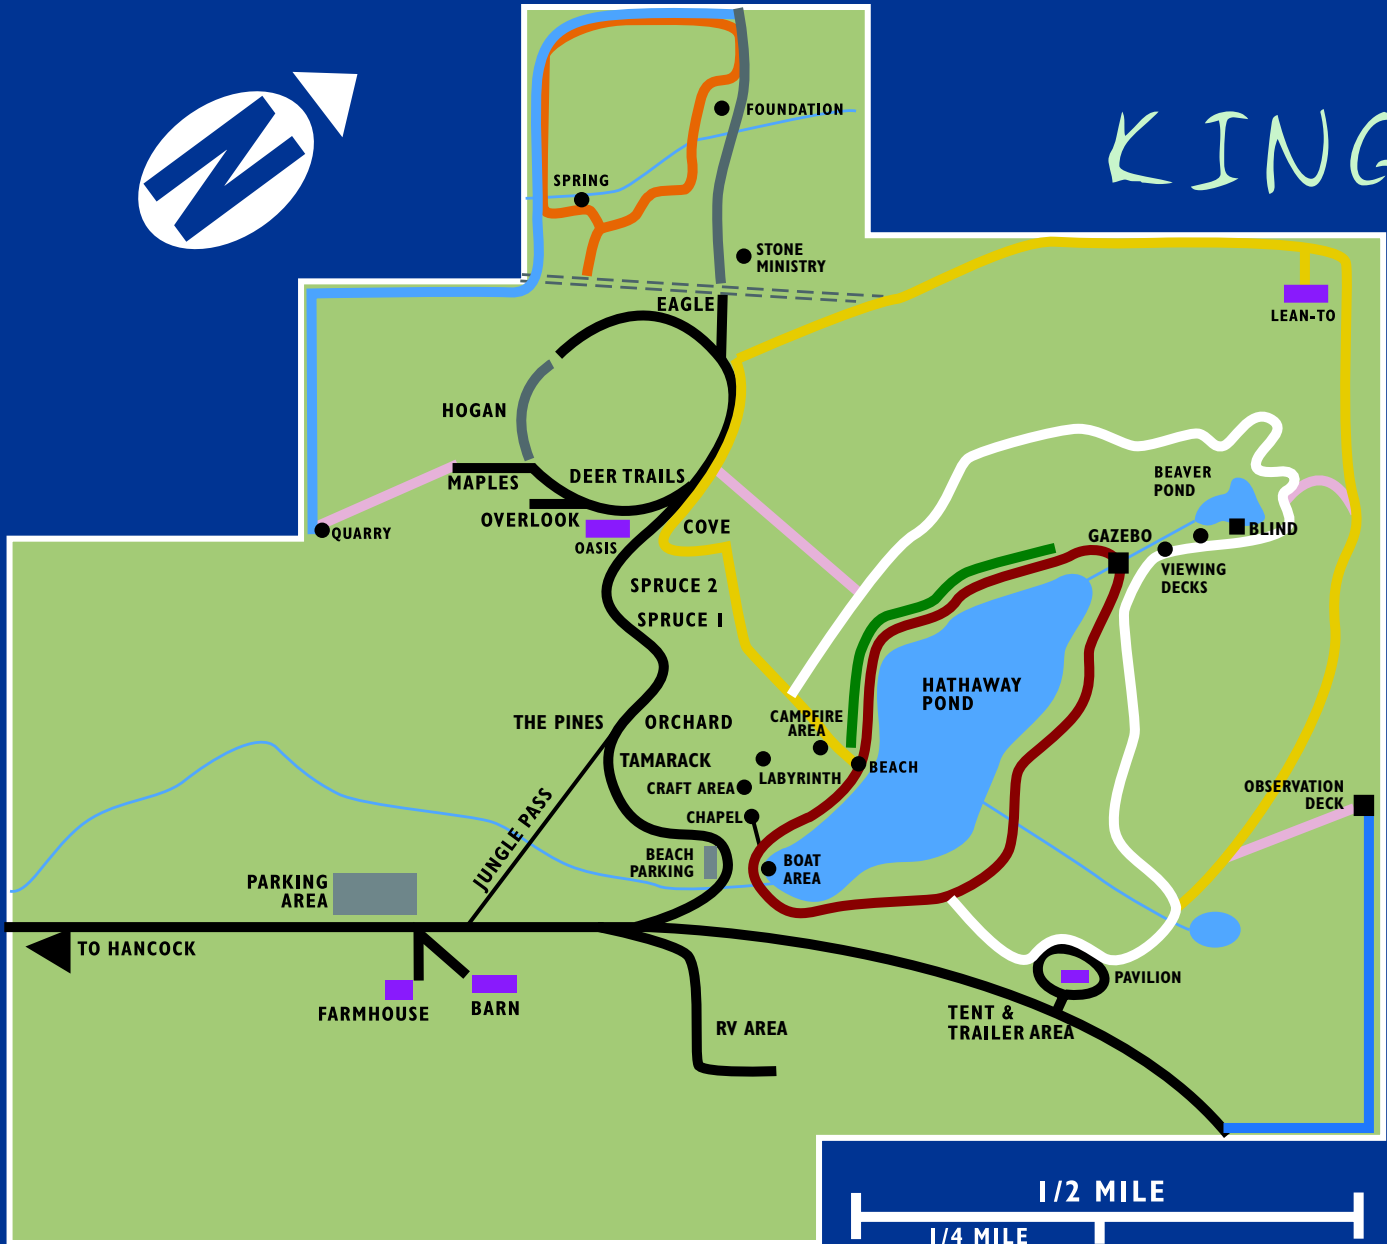

# KINGSWOOD

## SITE MAP

- Lake Loop
- Old Foundation
- Lean-To, Observation Deck Loop
- Prayer Trail
- BLT - Boundary Line Trail
- Beaver Pond Trail
- Connecting Trails

- stone wall
- stream
- pond
- building

- vehicle road
- farm road
- footpath